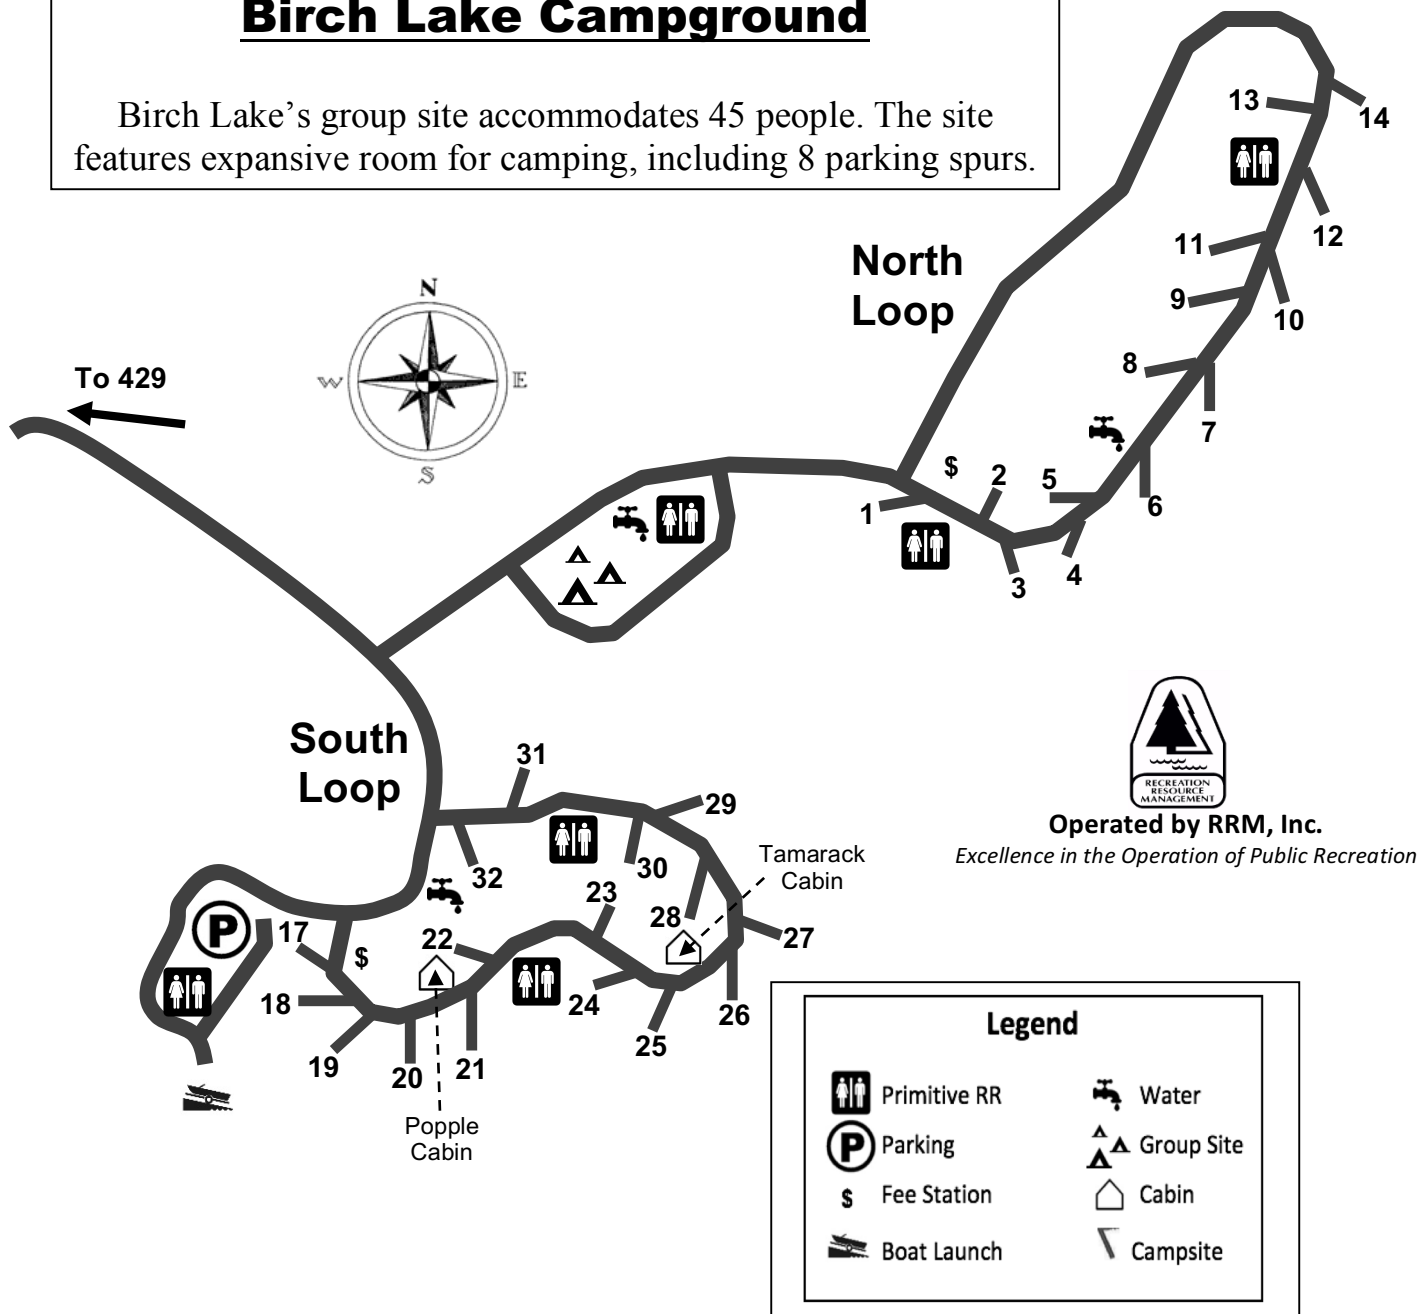

Superior National Forest - Birch Lake Campground

Birch Lake's group site accommodates 45 people. The site features expansive room for camping, including 8 parking spurs.

Operated by RRM, Inc.
Excellence in the Operation of Public Recreation

Need more information?

Visit www.camprrm.com or www.fs.usda.gov/superior.

Kawishiwi Ranger District
 1393 Hwy 169
 Ely, MN 55731
 218-365-7600

USDA is an equal opportunity provider, employer, and lender.